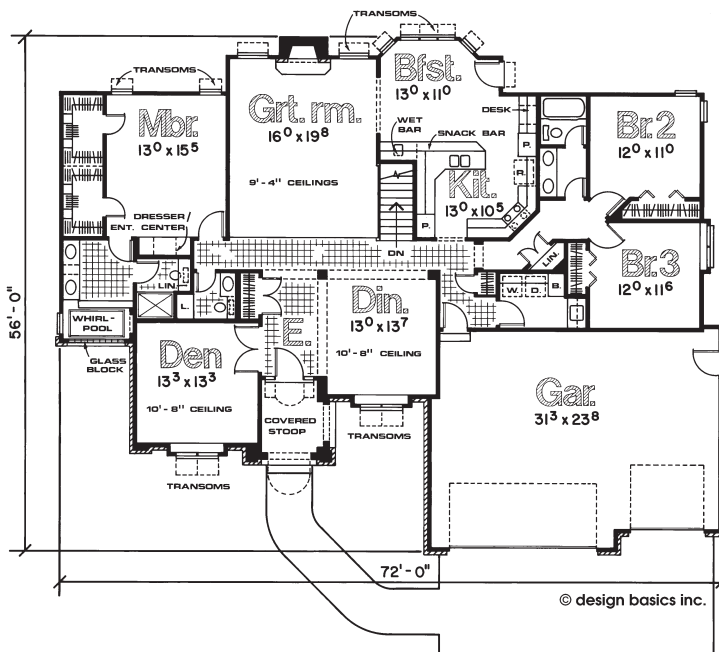

*This home may have been altered from the plan's original design.*

**Dramatic front elevation** utilizes many materials creating elegant harmony  
**Great room** with window framed fireplace is convenient to kitchen/breakfast area  
**Gourmet kitchen** and bayed breakfast area features wet bar/servery, wrapping counters and convenient desk location

**Expansive entry** views den with French doors and open dining room  
**Secluded secondary bedrooms** enhanced by easy access to compartmented bath with two lavs  
**Exquisite master bedroom** designed for luxury has his/her closets and built-in dresser/entertainment center